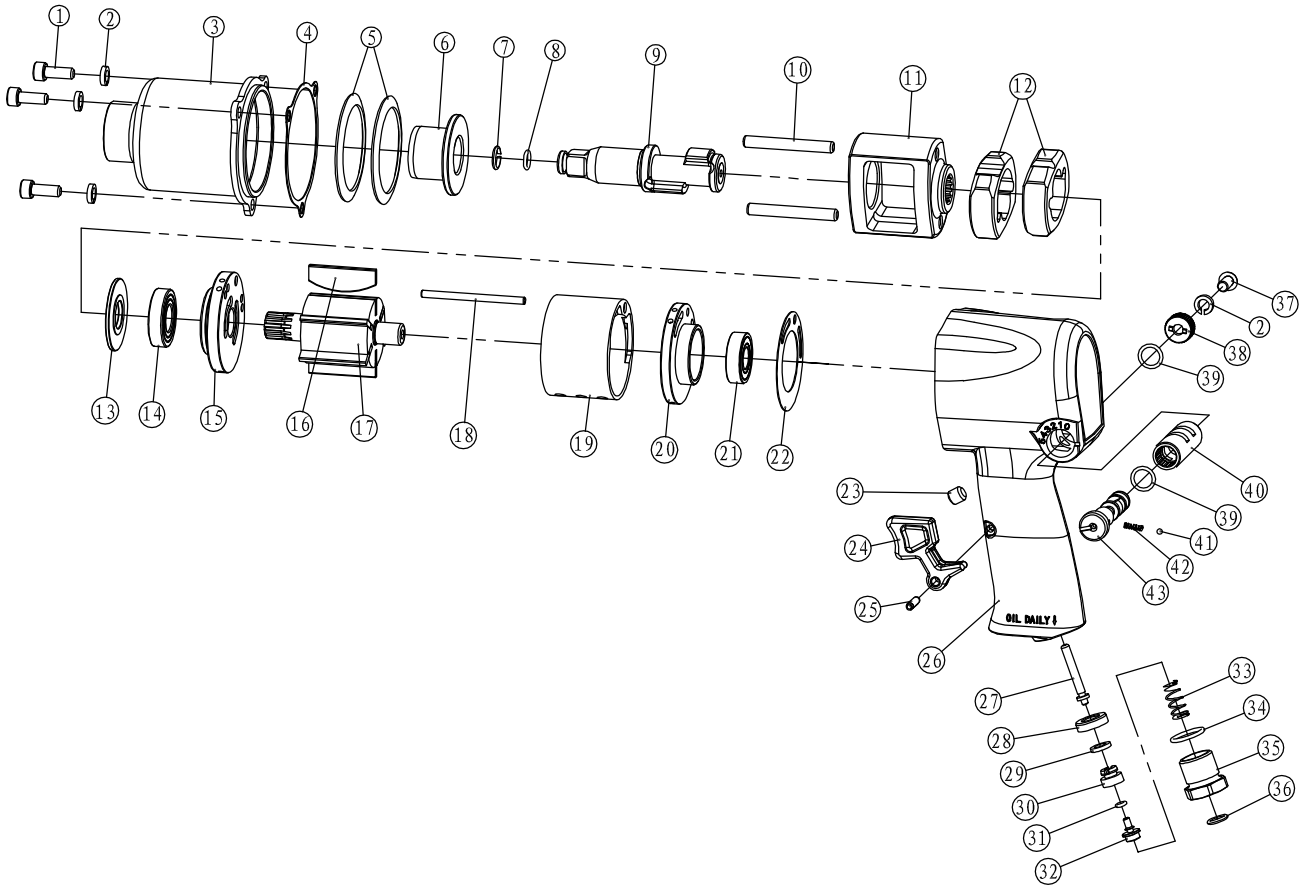

AT-240 **GAV** HAVALI SOMUN SÖKME

No.	Parça Adı	Adet	No.	Parça Adı	Adet
1	Hex screw	3	23	screw	1
2	gasket	4	24	trigger	1
3	hammer case	1	25	spring pin	1
4	gasket	1	26	handle set	1
5	spring vane	2	27	inlet pin	1
6	anvil bushing	1	28	inlet valve seat	1
7	spring	1	29	O ring	1
8	O ring	1	30	inlet valve	1
9	anvil	1	31	O ring	1
10	hammer pin	2	32	inlet valve	1
11	hammer cage	1	33	spring	1
12	hammer	2	34	O ring	1
13	gasket	1	35	air intel	1
14	bearing	1	36	air inlet screen	1
15	front end plate	1	37	screw	1
16	vane	6	38	timing button	1
17	rotor	1	39	O ring	2
18	pin	1	40	timing bushing	1
19	cylinder	1	41	steel ball	1
20	rear end plate	1	42	spring	1
21	bearing	1	43	timing valve	1
22	gasket	1			